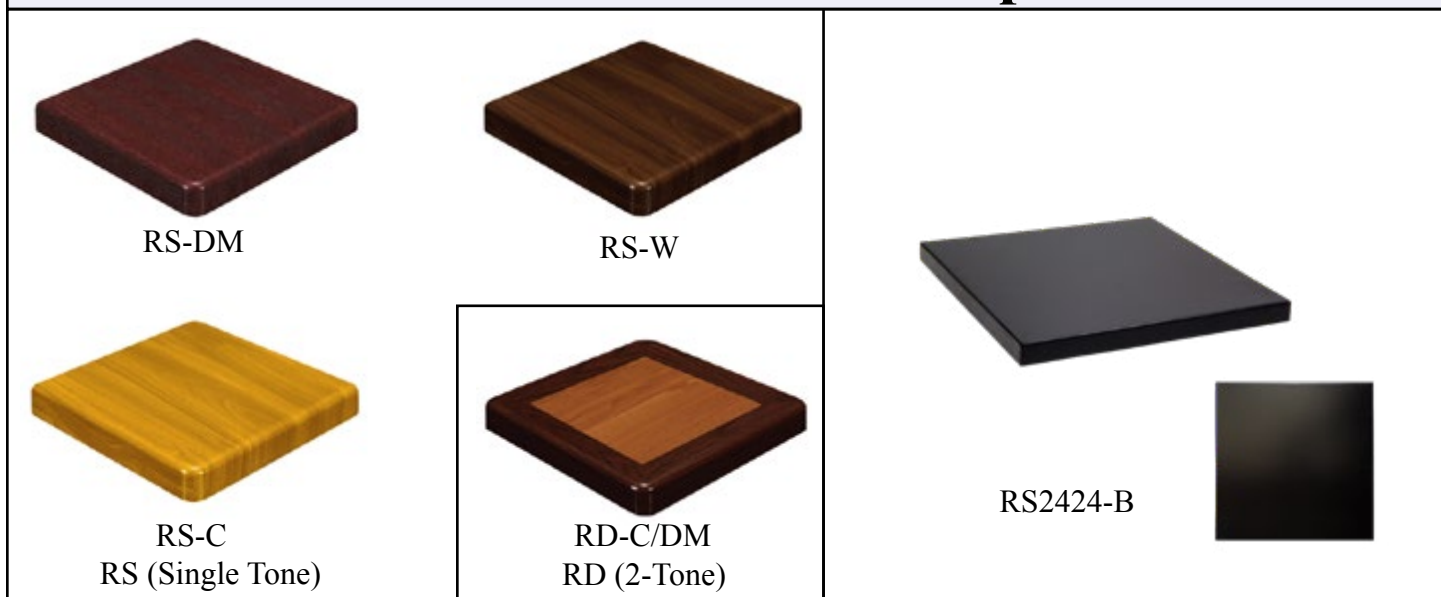

Indoor Resin Table Tops

Resin Table Tops w/ 2" Drop Edge	Resin Table Tops w/ 1-3/4" Drop Edge

Size	Item No.	Item No.	$	Weight (Lbs)	Size	Item No.	$	Weight (Lbs)
24" x 24"	RS2424	RD2424	46.00	24	24" x 24"	RS2424-B	70.00	20
24" x 30"	RS2430	RD2430	58.00	26	24" x 30"	RS2430-B	80.00	23
24" x 45"	RS2445	RD2445	94.00	38	30" x 30"	RS3030-B	92.00	40
30" x 30"	RS3030	RD3030	72.00	28	30" x 48"	RS3048-B	140.00	51
30" x 45"	RS3045	RD3045	106.00	45	30" x 60"	RS3060-B	180.00	59
30" x 48"	RS3048	RD3048	116.00	53	30" x 72"	RS3072-B	204.00	66
30" x 60"	RS3060	RD3060	144.00	66	36" x 36"	RS3636-B	124.00	53
30" x 72"	RS3072	RD3072	170.00	69	30" Round	RS30-B	92.00	38
36" x 36"	RS3636	RD3636	106.00	38				
42" x 42"	RS4242	RD4242	156.00	52				
24" Round	RS24	RD24	46.00	21				
30" Round	RS30	RD30	72.00	25				
36" Round	RS36	RD36	106.00	31				
42" Round	RS42	RD42	140.00	45				
48" Round	RS48	RD48	202.00	59				
60" Round	RS60	RD60	404.00	112.5				

Color Code: C-Cherry, DM-Dark Mahogany, W-Walnut, C/DM-Cherry/Dark Mahogany

* Please Specify Color Code When Ordering