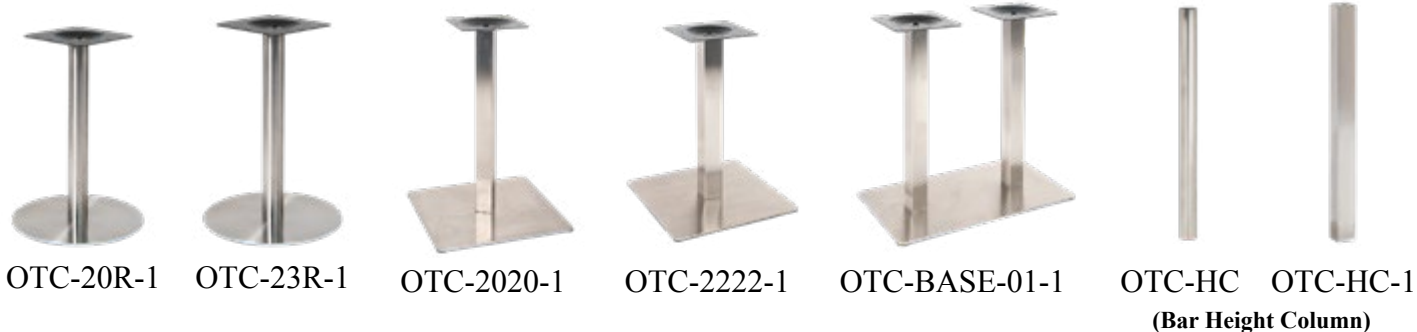

3-Piece Stainless Steel Table Bases (Indoor)

Item No.	$	Weight (Lbs)
OTC-20R-1	81.00	36
OTC-23R-1	108.00	40
OTC-2020-1	89.00	38
OTC-2222-1	106.00	45
OTC-BASE-01-1	127.00	49
OTC-HC	34.00	5
OTC-HC-1	53.00	7