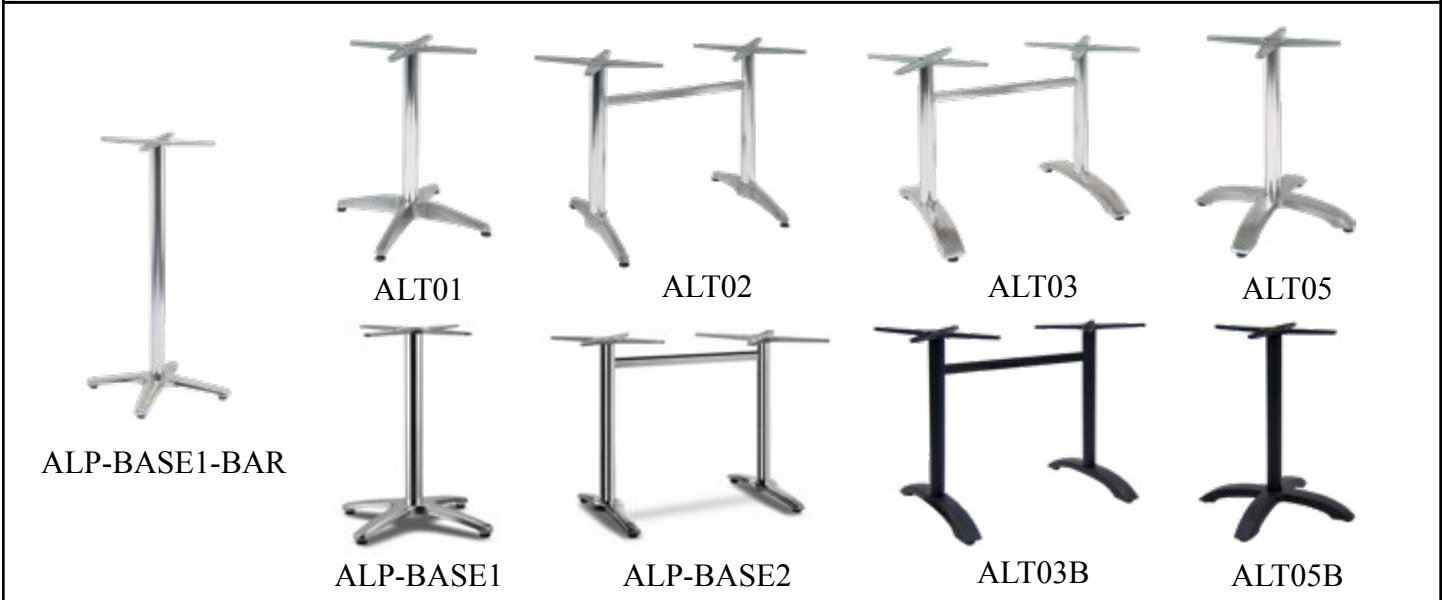

Item No.	Description	\$	Weight (Lbs)
ALT01	Light Weight Aluminum Table Base	53.00	11
ALT02		87.00	18
ALT03	Medium Weight Aluminum Table Base	110.00	20
ALT05		64.00	16
ALT05-BAR	Bar Height Base	85.00	17
ALP-BASE1-BAR	Bar Height Base	129.00	17
ALP-BASE1	Aluminum Table Base	93.00	16
ALP-BASE2	Aluminum Table Base	161.00	24
ALT03B	Aluminum Table Base	110.00	20
ALT05B	Aluminum Table Base	64.00	16