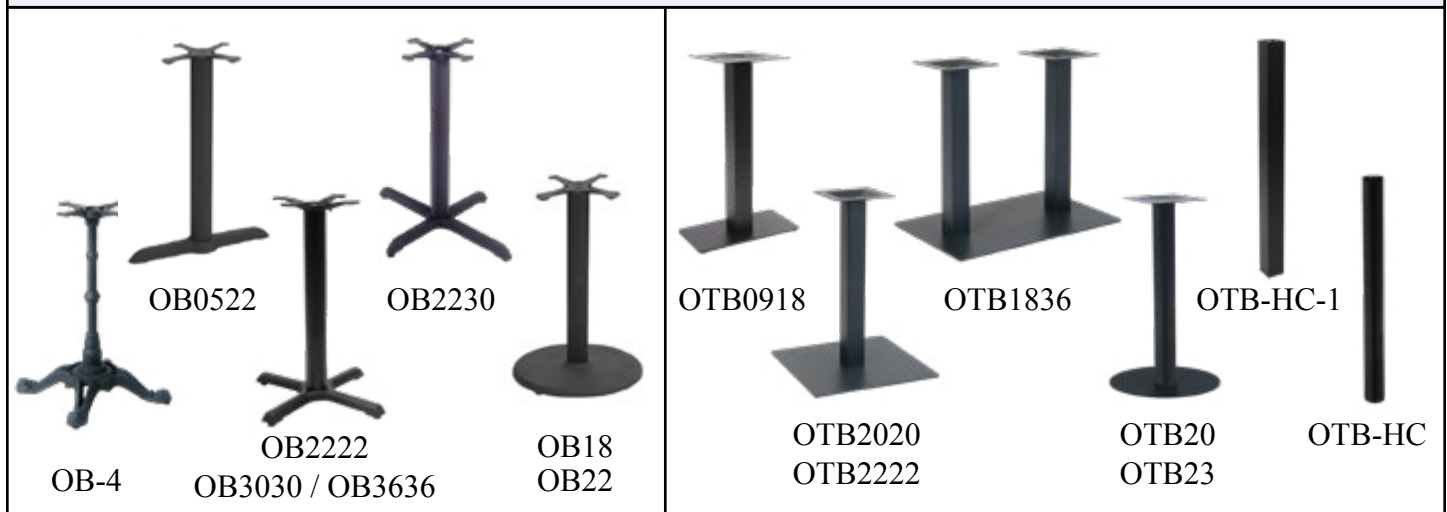

3-Piece Table Bases (Outdoor)

Table Bases-Table Height

Item No.	Description	\$	Weight (Lbs)
OB-4	Contemporary Cast Iron Table Base	159.00	37
OB0522	5" x 22" 2-Prong Cast Iron Table Base	49.00	16
OB2222	22" x 22" X-Prong Cast Iron Table Base	53.00	17
OB2230	22" x 30" X-Prong Cast Iron Table Base	59.00	20
OB3030	30" x 30" X-Prong Cast Iron Table Base	68.00	23
OB3636	36" x 36" X-Prong Cast Iron Table Base	98.00	27
OB18	18" Round Cast Iron Table Base	76.00	26
OB22	22" Round Cast Iron Table Base	110.00	38
OTB0918	9" x 18" 2-Prong Steel Table Base	68.00	23
OTB2020	20" x 20" Square Steel Table Base	96.00	40
OTB2222	22" x 22" Square Steel Table Base	112.00	47
OTB1836	18" x 36" Rectangle Steel Table Base	153.00	70
OTB20	20" Round Steel Table Base	96.00	32
OTB23	23" Round Steel Table Base	112.00	40
OTB-HC	Steel Round Column in Bar Height	34.00	5
OTB-HC-1	Steel Square Column in Bar Height	34.00	7