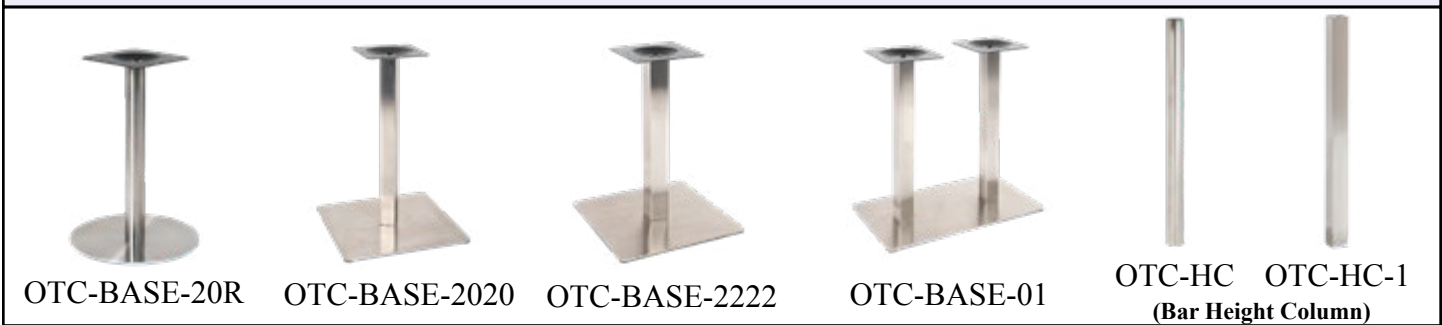

3-Piece Stainless Steel Table Bases (Outdoor)

Item No.	$	Weight(Lbs)
OTC-BASE-20R	98.00	34
OTC-BASE-23R	127.00	40
OTC-BASE-2020	106.00	40
OTC-BASE-2222	134.00	50
OTC-BASE-01	157.00	50
OTC-HC	34.00	5
OTC-HC-1	53.00	7